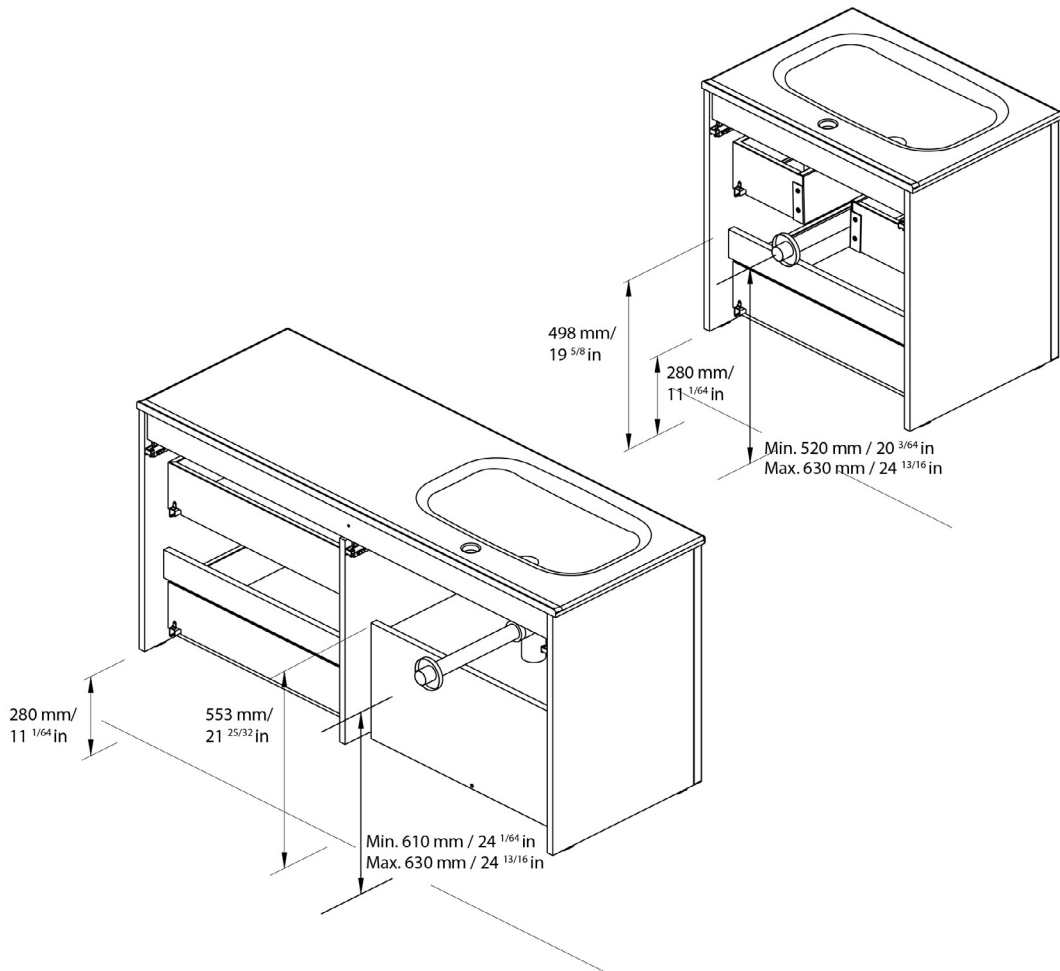

Technical features

AMBRA
2 Drawers

Nordic Oak

Samara Ash

Gloss White

Anthracite

Technical information

STRUCTURE	MDF board in 58 in. continous wrapping in 2D/ Cyclum Process.
FRONT	MDF board in 58 in. continous wrapping in 2D/ Cyclum Process.
HANDLE	Integrated in the front of the furniture.
DRAWER	Drawers made in mokka textile poly laminate coated board with hidden parcial extraction runners with soft close system. Includes organizer in upper drawer. Lower drawer useful space (widthxhighxdepth): 35 ^{15/16} x 4 ^{5/16} x 12 ^{2/4} in.
WALL HANGING BRACKET	Hidden hanging bracket of directly assembled with great resistance and depth regulations.
LEGS	Metallic in bright chrome finish. (optional)
PIPE DEPTH	Pipe depth 2 ^{1/54} in.

Collection
Ambra

Model |
Ambra 100 Base

Dimensions Metric

1 inch = 2.54 cm
1 inch = 25.4 mm

1051 Lea Drive - Collegeville, PA 19426
Tel. 215 513 9400 - Fax 610 831 0215

www.ws bathcollections.com - info@ws bathcollectins.com

ES **EN**

Las cotas indicadas en los dibujos son en función de la altura de la pata del conjunto, en caso de que el mueble vaya suspendido y esta altura no se respete, dichas cotas también variarán.

Dimensions indicated in the drawing are based on the level of the whole leg, in case of wall hanging the furniture dimensions also may vary.