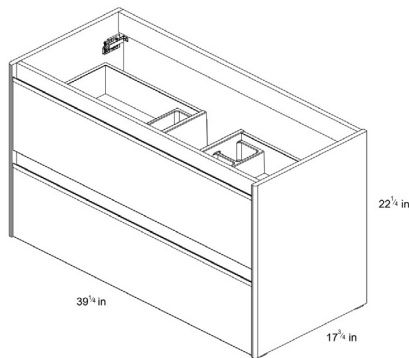

* WS Bath Collections reserves the right to revise dimensions or information on this sheet without notice

Collection Ambra	Model Ambra 100 Base	Dimensions Metric <i>1 inch = 2.54 cm</i> <i>1 inch = 25.4 mm</i>	 1051 Lea Drive - Collegeville, PA 19426 Tel. 215 513 9400 - Fax 610 831 0215 www.ws bathcollections.com - info@ws bathcollectins.com
----------------------------	----------------------------------	--	---

Technical features

AMBRA
2 Drawers

Nordic Oak

Samara Ash

Gloss White

Anthracite

Technical information

STRUCTURE	MDF board in 58 in. continous wrapping in 2D/ Cyclum Process.
FRONT	MDF board in 58 in. continous wrapping in 2D/ Cyclum Process.
HANDLE	Integrated in the front of the furniture.
DRAWER	Drawers made in mokka textile poly laminate coated board with hidden parcial extraction runners with soft close system. Includes organizer in upper drawer. Lower drawer useful space (widthxhighxdepth): 35 ^{15/16} x 4 ^{5/16} x 12 ^{2/4} in.
WALL HANGING BRACKET	Hidden hanging bracket of directly assembled with great resistance and depth regulations.
LEGS	Metallic in bright chrome finish. (optional)
PIPE DEPTH	Pipe depth 2 ^{1/54} in.

Collection
Ambra

Model |
Ambra 100 Base

Dimensions Metric

1 inch = 2.54 cm
1 inch = 25.4 mm

1051 Lea Drive - Collegeville, PA 19426
Tel. 215 513 9400 - Fax 610 831 0215

www.ws bathcollections.com - info@ws bathcollectins.com

ES **EN**

Las cotas indicadas en los dibujos son en función de la altura de la pata del conjunto, en caso de que el mueble vaya suspendido y esta altura no se respete, dichas cotas también variarán.

Dimensions indicated in the drawing are based on the level of the whole leg, in case of wall hanging the furniture dimensions also may vary.